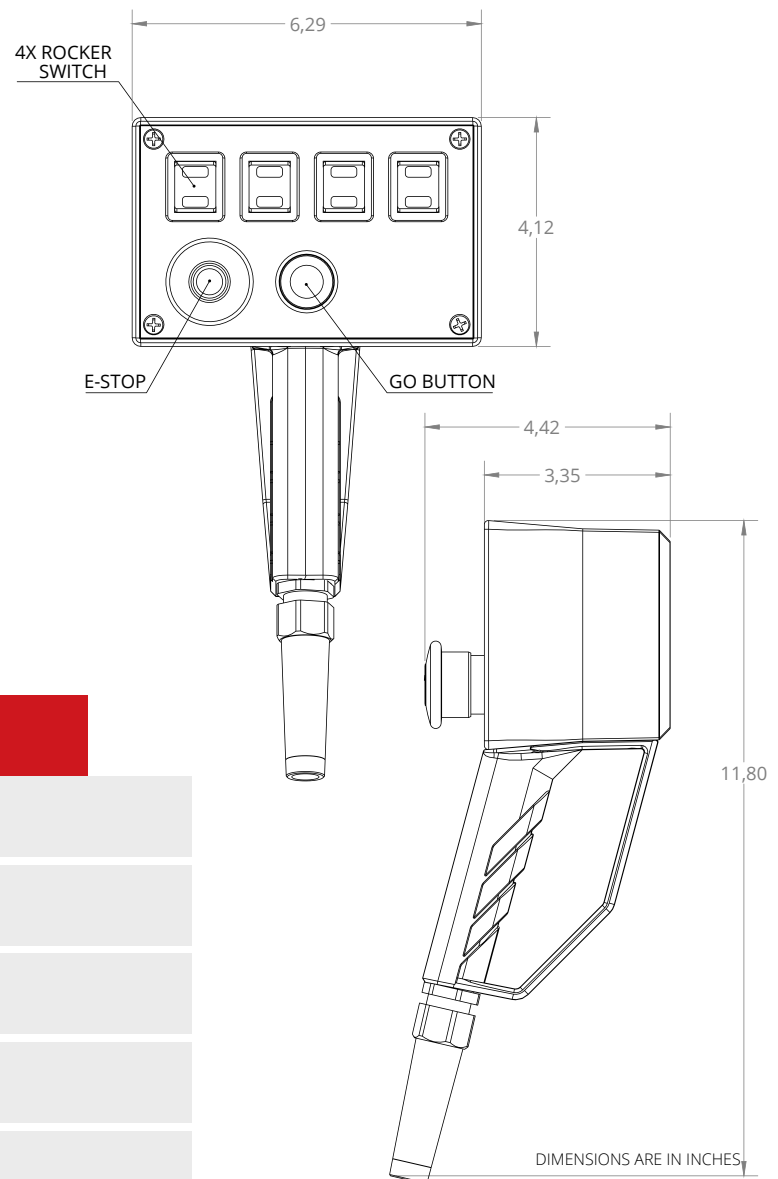

VSD-PRC-4

PENDANT

PENDANT CONTROL 4 CHANNEL VSD-PRC-4

PISTOL GRIP
ENCLOSURE

TAJIMI MALE PUSH-PULL
OPTIONAL : VEAM25

3' OUTPUT CABLE

This manual pendant can run any of our 4 Way Hoist Controllers. The pendant is supplied with an E-stop button and also an on/off key-switch as an option.

Made of a durable yellow plastic with engraved markings. The line offers hardwired cable and detached cable models. They are used in all the applications. The pendant can be supplied with Tajimi or Veam connector.

The Standard configuration comes with:

FEATURES

- Integrated E-Stop Button
- Tajimi or Veam Connector Output
- Up/Down Rocker Switch 24V Red and Green
- Go push buttons
- IP44 rated enclosure

Other models available. Contact us for more information.