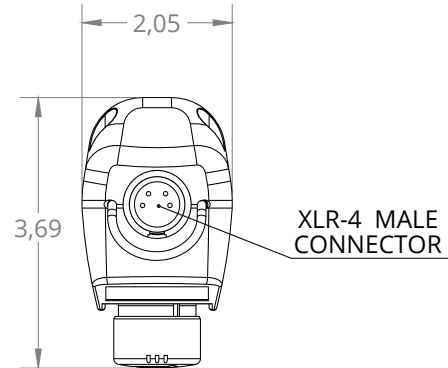

PICKLE-XLR-4

PENDANT

PENDANT PICKLE-XLR-4

The Pickle Low Voltage Pendants feature a compact, ergonomic design with the operator's comfort in mind. They are available with 1 speed button. It is equipped with internal XLR-4 connector.

The Standard configuration comes with:

FEATURES

- Integrated E-Stop Button
- 4-Pin XLR-4 Socket Output
- Rated 24V Push Buttons
- IP44 rated enclosure

Other models available. Contact us for more information.