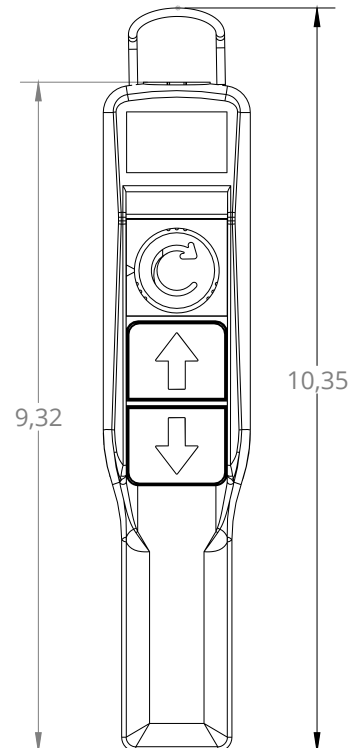

PICKLE-XLR-4

PENDANT

PENDANT PICKLE-XLR-4

The Pickle Low Voltage Pendants feature a compact, ergonomic design with the operator's comfort in mind. They are available with 1 speed button. It is equipped with internal XLR-4 connector.

The Standard configuration comes with:

FEATURES

- Integrated E-Stop Button
- 4-Pin XLR-4 Socket Output
- Rated 24V Push Buttons
- IP44 rated enclosure

Other models available. Contact us for more information.