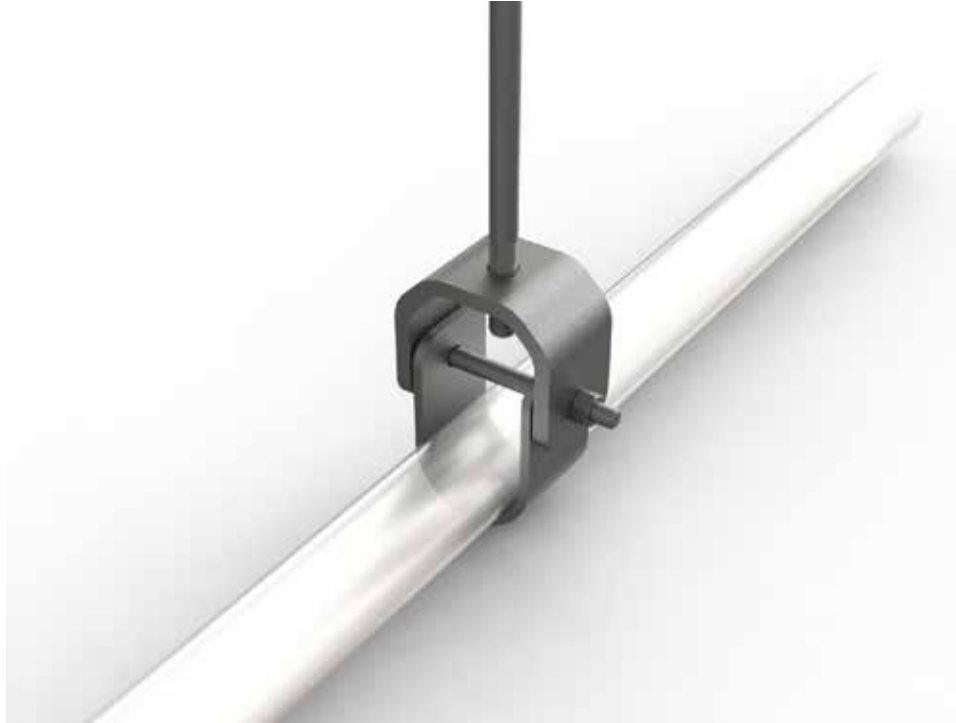

JOEL RIGGING HD CLEVIS HANGER

HEAVY DUTY CLEVIS HANGER

JOEL Rigging Clevis Hangers offer the ideal solution for supporting pipe grids, FOH Lighting pipes, German/tab set pipes. Constructed to our exacting standards and exceeding load capacities available from other markets.

The Standard configuration comes with:

FEATURES

- Painted Black
- Load Capacity of 500 lbs each
- 1 1/2" Standard pipe Size

Available options:

- 3/8" and 1/2" Threaded Rods
- 2" Standard pipe Size

JOEL RIGGING HD CLEVIS HANGER

SIDE VIEW

FRONT VIEW