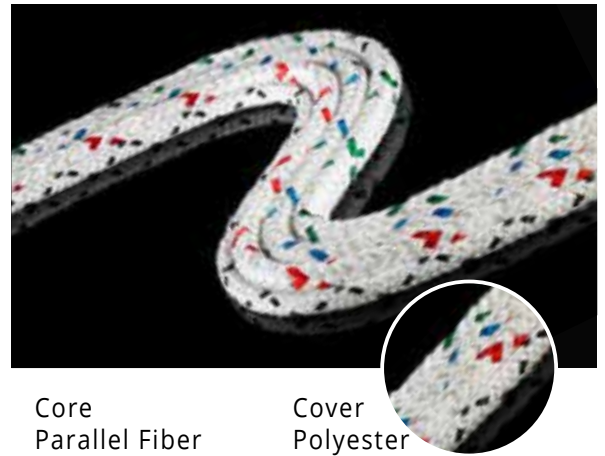

JOEL RIGGING STAGE SET X ROPE

Stage Rope

The innovative parallel fiber core of Stage Set X creates a highly round, solid rope that doesn't stretch, making it ideal for counterweight systems.

This rope is easy to handle with the spun fiber cover.

Core
Parallel Fiber

Cover
Polyester

FEATURES

- **Material:** Polyester
- **Temperature:** Polyester melts at 480° F
- **Stretch:** 1.95% @ 20% of tensile
- Coloured fleck assists with assessment of rope wear
- Available in Black

White with Black
Fleck

White with Red
Fleck

White with Green
Fleck

White with Blue
Fleck

TECHNICAL DATA

| Diameter [mm] | Diameter [inch] | min. Breaking Strength | avg. Breaking Strength | Available in |
|------------------|--------------------|------------------------------|------------------------------|------------------|
| 10 | 3/8 | 4,000 | 4,500 | 600' (1968.50m) |
| 12 | 1/2 | 7,100 | 7,900 | 1200' (3937.00m) |
| 16 | 5/8 | 10,800 | 12,000 | 1800' (5905.51m) |
| 18 | 3/4 | 12,600 | 14,000 | 2400' (7874.02m) |
| 22 | 7/8 | 16,200 | 18,000 | |
| 24 | 1 | 21,000 | 23,400 | |