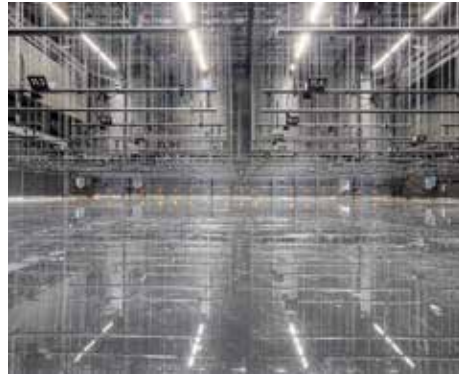

2020 NOUVELLE MAISON DE RADIO-CANADA

MONTREAL, CANADA
MOTORIZED RIGGING - CURTAINS & TRACKS
- PIPE & TENSION GRIDS - SAFETY EQUIPMENT
PERMANENT INSTALLATION

A NEW ERA OF BROADCASTING

The Société Radio-Canada is emblematic by the quality of its television productions. **JOEL RIGGING** and **SHOWSDT** recently completed one of their most important collaborations to date, namely, La Nouvelle Maison de Radio-Canada. It is the broadcast headquarters, studios and master control for all French-language radio and television services of the CBC / SRC including its flagship station CBFT. It is also the main studio for Montreal's local English-language CBC services and the headquarters of Radio Canada International, the CBC's digital international broadcasting service.

AREA OF EXPERTISE

Market(s): TELEVISION / FILM

- Design
- Fabrication
- Installation

We are very proud of our participation in the realization of the main television studio. For the latter, we collaborated on the integration, supplied, and installed a large portion of state-of-the-art rigging and drapery equipment:

EQUIPEMENT

- **84 motorized battens:**
 - Vortek model winches manufactured by ETC
 - Speed of 30 feet/minute
 - Winches of either 650 lbs or 1150 lbs capacity
 - Safety factor 10: 1
- **Control system:**
 - ETC Foundation Console and Wireless Controller
 - 1 single system to operate the 84 battens
 - Leading edge multi-user system
- **Power distribution:**
 - 2 types of spring-driven cable reels per batten
 - 208 V, 120 V and CAT 6 power outlets
 - Allows smooth movement of cables with the battens
- **Scenic curtain system:**
 - Crescent IFR Velvet curtains
 - Curtain track switcher system